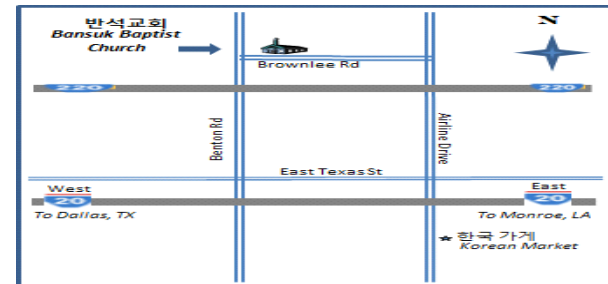

지난 주 출석현황 Last Week Church Attendance

주일예배 Sunday W.	수요일예배 Wed. Ser.	새벽기도(화-금) Morning prayer	금요일성경 Friday Bib.	Sunday School
97명	30명	27명	12명	20명

〈지난 주 헌금현황 Last Sunday Offering〉

십일조(Tithing)	3,168.00	감사헌금(Thanksgiving)	125.00
주일헌금(Sunday)	125.00	건축헌금(Building)	0
일천번제(Burnt)	65.00	미션건축(Mission Building)	0
선교헌금(Mission)	4,045.00	특별헌금(Special Offering)	.00

지난주 헌금합계(Total): $8,222.00

미션교회 건축프로젝트(Mission C. Building Project): $46,971.66

목표금액 Our Goal: $60,000.00

†교회행사계획(Church Planner)†

10-13	남 침례 교단총회 Southern Baptist Convention
16	아버지의 날 Father's Day, 선교특별예배 Mission s.s.
24	정기제직회 Board meeting,
7, 7	가족함동예배 family joint service, 성찬식 The Lord's Supper, 목장 모임 Cell Church 새 가족 성경공부 New Family Bible Study
7, 14	새 가족 성경공부 New Family Bible Study
7, 21	선교특별예배 Mission s.s.
7, 28	새 가족 성경공부 New Family Bible Study
8, 4	가족함동예배, family joint service, 목장 모임 Cell Church 새 가족 성경공부 New Family Bible Study
8, 18	선교특별예배 Mission s.s.
8, 25	장기제직회 Board meeting 운영위원회 정기모임 Operating Ministry Meeting,
9, 1	가족함동예배, family joint service,
9, 1-2	전교인 수련회 Church Retreat
9, 22	선교특별예배 Mission s.s.
9, 29	제직회 Board meeting,
10, 6	가족함동예배, family joint service 성찬식 The Lord's Supper, 목장 모임 Cell Church

* 교회행사 계획을 보시면서 위하여 기도해 주시기 바랍니다.
그리고 미리 계획하며 준비하여 더욱 아름다운 열매 맺기를 바랍니다.

♥ 감사를 함께 나눕시다 ~ Sharing your gratuities

김영희 - 주님, 전능하신 하나님 감사드립니다!
이용구/이재선 - 하나님의 크신 사랑과 은혜가 감사합니다!
이주연 - 기도 응답하시고 좋은 직장 허락하심을 감사합니다!

찾아 오시는 길 Direction to the church