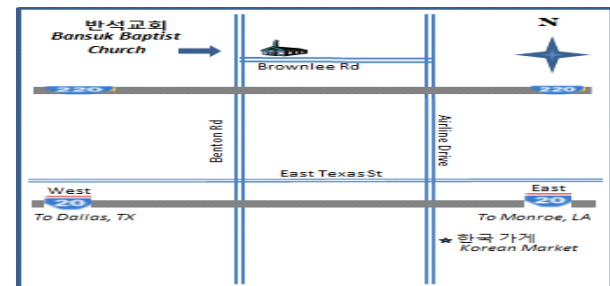

지난 주 출석현황 Last Week Church Attendance

주일예배 Sunday W.	수요일예배 Wed. Ser.	새벽기도(화-금) Morning prayer	금요성경 Friday Bib.	Sunday School
87명	32명	20명	16명	21명

〈지난 주 헌금현황 Last Sunday Offering〉

십일조(Tithing)	4,836.00	감사헌금(Thanksgiving)	920.00
주일헌금(Sunday)	157.00	건축헌금(Building)	0
일천번제(Burnt)	85.00	미션건축(Mission Building)	0
선교헌금(Mission)	1,052.00	특별헌금(Special Offering)	1,000.00

지난주 헌금합계(Total): $8,050.00

미션교회 건축프로젝트(Mission C. Building Project): $46,971.66

목표금액 Our Goal: $60,000.00

†교회행사계획(Church Planner)†

10-13	남 침례 교단총회 Southern Baptist Convention
16	아버지의 날 Father's Day, 선교특별예배 Mission s.s.
24	정기제직회 Board meeting,
7, 7	가족합동예배 family joint service, 성찬식 The Lord's Supper, 목장 모임 Cell Church 새 가족 성경공부 New Family Bible Study
7, 14	새 가족 성경공부 New Family Bible Study
7, 21	선교특별예배 Mission s.s.
7, 28	새 가족 성경공부 New Family Bible Study
8, 4	가족합동예배, family joint service, 목장 모임 Cell Church 새 가족 성경공부 New Family Bible Study
8, 18	선교특별예배 Mission s.s.
8, 25	장기제직회 Board meeting 운영위원회 정기모임 Operating Ministry Meeting,
9, 1	가족합동예배, family joint service,
9, 1-2	전교인 수련회 Church Retreat
9, 22	선교특별예배 Mission s.s.
9, 29	제직회 Board meeting,
10, 6	가족합동예배, family joint service 성찬식 The Lord's Supper, 목장 모임 Cell Church

* 교회행사 계획을 보시면서 위하여 기도해 주시기 바랍니다.
그리고 미리 계획하며 준비하여 더욱 아름다운 열매 맺기를 바랍니다.

♥ 감사를 함께 나눕시다 ~ Sharing your gratuities

김영희 - 빛으로 오신 예수님 감사합니다!

이용구 - 완전하시며 선하신 하나님께 감사드립니다!

찾아 오시는 길 Direction to the church