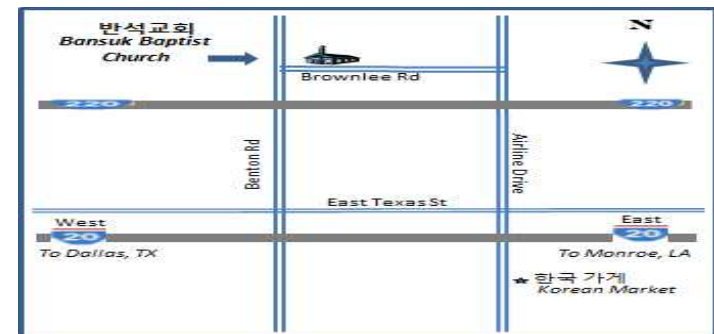

지난 주 출석현황 Last Week Church Attendance

주일예배 Sunday W.	수요예배 Wed. Ser.	새벽기도 (화-금) Morning prayer	금요성경 Friday Bib.	Sunday School
86명	34명	37명	12명	16명

〈지난 주 헌금현황 Last Sunday Offering〉

십일조 (Tithing)	9,072.00	감사헌금 (Thanksgiving)	749.00
주일헌금 (Sunday)	170.00	건축헌금 (Building)	.00
일천번제 (Burnt)	100.00	미션건축 (Mission Building)	0
선교헌금 (Mission)	3,840.00	특별헌금 (Special Offering)	.00

지난주 헌금합계 (Total): $13,931.00

미션교회 건축프로젝트 (Mission C. Building Project): $46,971.66

목표금액 Our Goal: $60,000.00

†교회행사계획 (Church Planner)†

6, 2	가족합동예배 family joint service,
6, 9	가족합동예배 family joint service, 목장 모임 Cell Church
10-13	남 침례 교단총회 Southern Baptist Convention
16	아버지의 날 Father's Day, 선교특별예배 Mission s.s.
24	정기제직회 Board meeting,
7, 7	가족합동예배 family joint service, 성찬식 The Lord's Supper, 목장 모임 Cell Church 새 가족 성경공부 New Family Bible Study
7, 14	새 가족 성경공부 New Family Bible Study
7, 21	선교특별예배 Mission s.s.
7, 28	새 가족 성경공부 New Family Bible Study
8, 4	가족합동예배, family joint service, 목장 모임 Cell Church 새 가족 성경공부 New Family Bible Study
8, 18	선교특별예배 Mission s.s.
8, 25	장기제직회 Board meeting 운영위원회 정기모임 Operating Ministry Meeting,
9, 1	가족합동예배, family joint service,
9, 1-2	전교인 수련회 Church Retreat

* 교회행사 계획을 보시면서 위하여 기도해 주시기 바랍니다.
그리고 미리 계획하며 준비하여 더욱 아름다운 열매 맺기를 바랍니다.

♥ 감사를 함께 나눕시다 ~ Sharing your gratuudes

김영심 - 하나님께 감사드립니다!

김영희 - 모든 것 감사드리며 하나님의 뜻 알게 하소서!

이용구 - 말씀과 성령의 인도하심에 감사드립니다!

찾아 오시는 길 Direction to the church