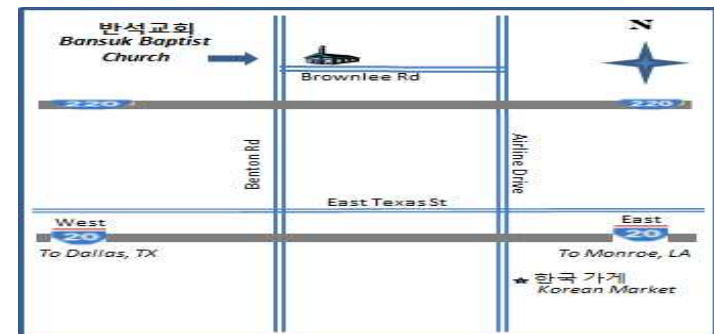

주일예배 Sunday W.	수요예배 Wed. Ser.	새벽기도 (화-금) Morning prayer	금요성경 Friday Bib.	Sunday School
77명	30명	30명	12명	10명

지난 주 출석현황 Last Week Church Attendance

〈지난 주 헌금현황 Last Sunday Offering〉

십일조 (Tithing)	4,330.00	감사헌금 (Thanksgiving)	955.00
주일헌금 (Sunday)	211.00	감사예배 (Anniversary Ser.)	.00
일천번제 (Burnt)	130.00	미션건축 (Mission Building)	0
선교헌금 (Mission)	975.00	특별헌금 (Special Offering)	1,200.00

지난주 헌금합계 (Total): $7,823.00

미션교회 건축프로젝트 (Mission C. Building Project): $46,971.66

목표금액 Our Goal: $60,000.00

†교회행사계획 (Church Planner)†

4, 29	정기제직회 Board meeting, 과테말라 선교 모임 Guatemala mission team meeting
5, 5	어린이날 야외예배 Children's day picnic service
5, 12	어머니 날 합동예배 Mother's Day Joint Service
5, 12	목장 모임 Cell Church
5, 26	선교특별예배 Mission s.s.
5, 26	선교팀 미팅 Mission team meeting
6, 2	가족합동예배 family joint service,
6, 9	가족합동예배 family joint service, 목장 모임 Cell Church
10-13	남 침례 교단총회 Southern Baptist Convention
16	아버지의 날 Father's Day, 선교특별예배 Mission s.s.
24	정기제직회 Board meeting,
7, 7	가족합동예배 family joint service, 성찬식 The Lord's Supper,
7, 14	운영위원회 정기모임 Operating Ministry Meeting,
7, 21	선교특별예배 Mission s.s.
8, 4	가족합동예배, family joint service, 목장 모임 Cell Church
8, 18	선교특별예배 Mission s.s.

* 교회행사 계획을 보시면서 위하여 기도해 주시기 바랍니다.
그리고 미리 계획하며 준비하여 더욱 아름다운 열매 맺기를 바랍니다.

♥ 감사를 함께 나눕시다 ~ Sharing your gritudes

김영희 - 주님께서 함께 해 주심을 감사드립니다!
김정황/이순옥 - 아들 졸업(대학)을 감사드립니다!
이용구 - 함께하시고 지켜 주신 하나님께 감사합니다!

찾아 오시는 길 Direction to the church